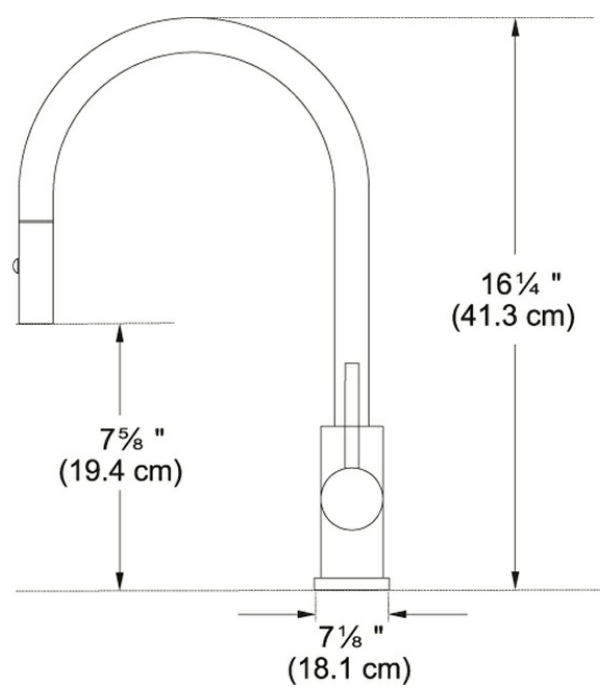

Cube FF3325BSS Black Stainless Steel

The sleek steel styling of Cube faucets brings a modern touch to any kitchen workspace.

FEATURES

- Solid 304 stainless steel construction delivers corrosion resistance inside and out
- Pull-down 360-degree swivel spout provides a full range of motion to reach almost any area of the sink
- Dual functioning spray head can toggle between powerful spray and stream, making clean-up effortless
- Single handle effortlessly controls water temperature and pressure
- ADA Compliant
- Pair with other faucets in the Franke Cube series for a consistent look throughout the kitchen

Product Picture

Technical Drawing

Product Information

Version	Pull-Down Spray
Spray Type	Spray & Stream
Faucet Operation	Side Lever
Flow Rate	1.75 gpm
Cartridge	35mm Ceramic Cartridge
Where to buy	Showroom
Countertop hole diameter	1 3/8"